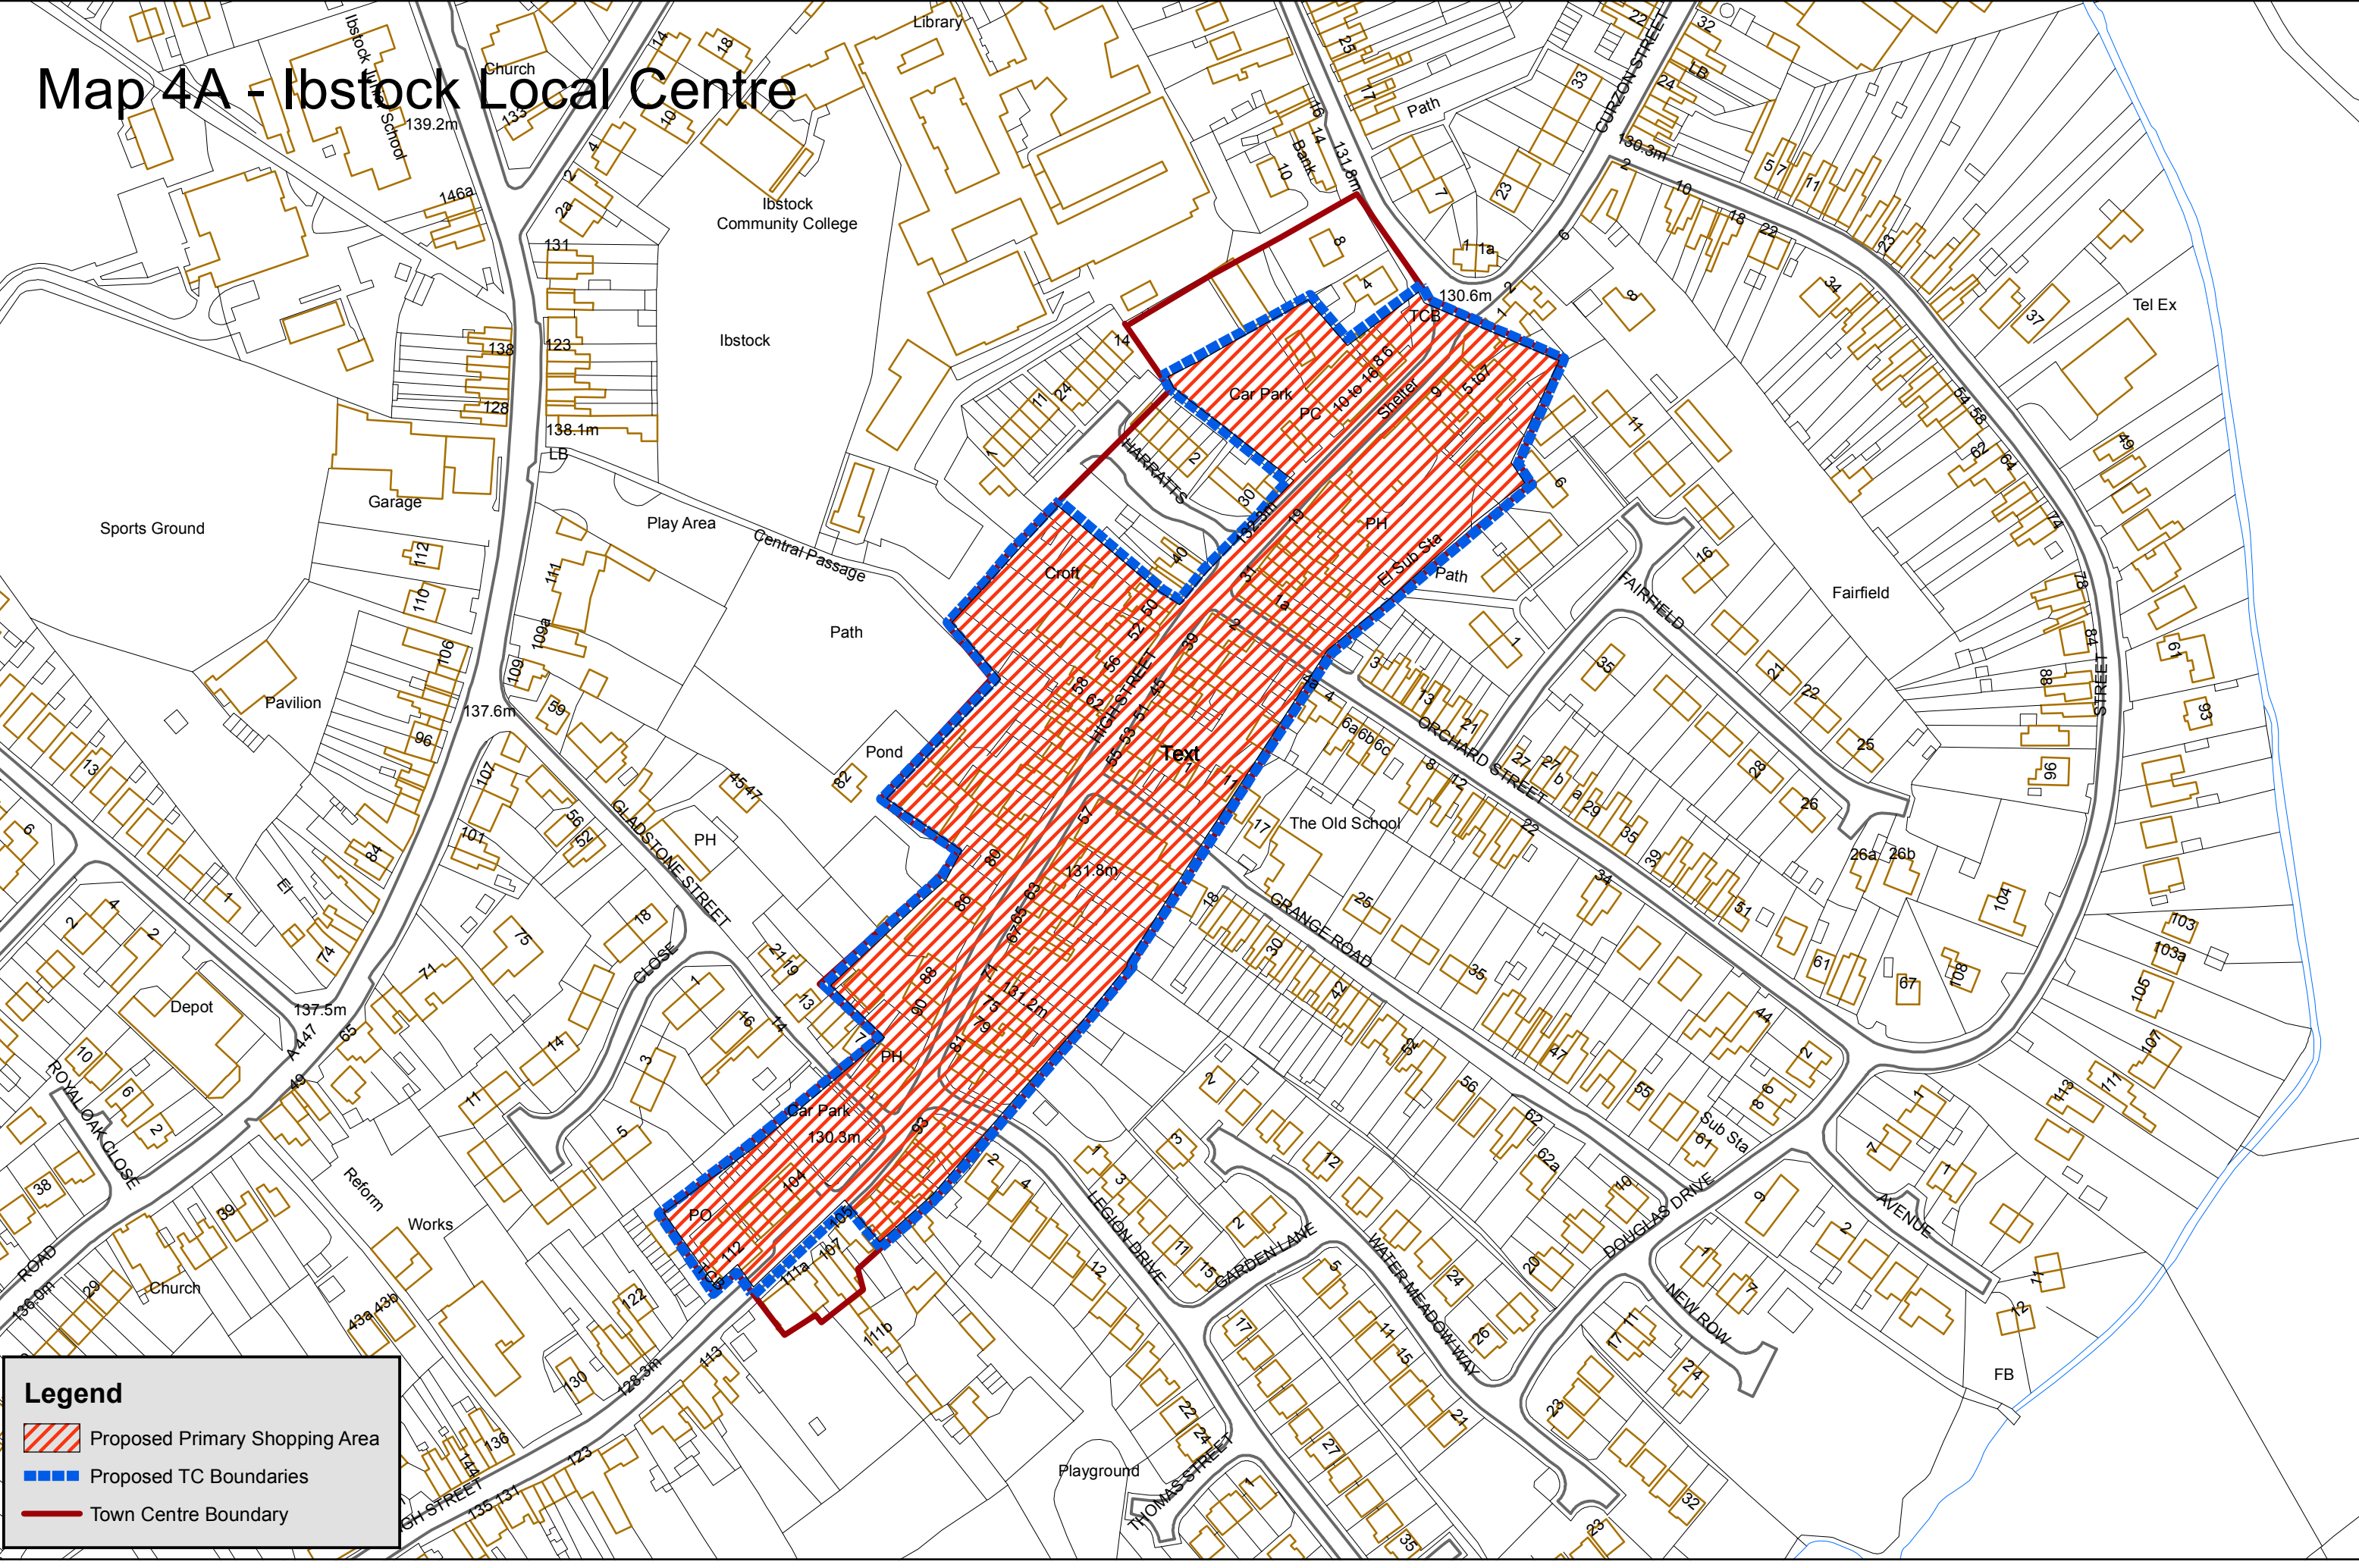

# Map 4A - Ibstock Local Centre

**Legend**

- Proposed Primary Shopping Area
- Proposed TC Boundaries
- Town Centre Boundary

0510 20 30 40  
 Meters

Planning Policy & Business Focus Team  
North West Leicestershire District Council

Reproduction from Ordnance 1:1250 mapping with permission of the Controller of HMSO  
Crown Copyright. Unauthorised reproduction infringes Crown Copyright and may lead to  
prosecution or civil proceedings Licence No: 100019329